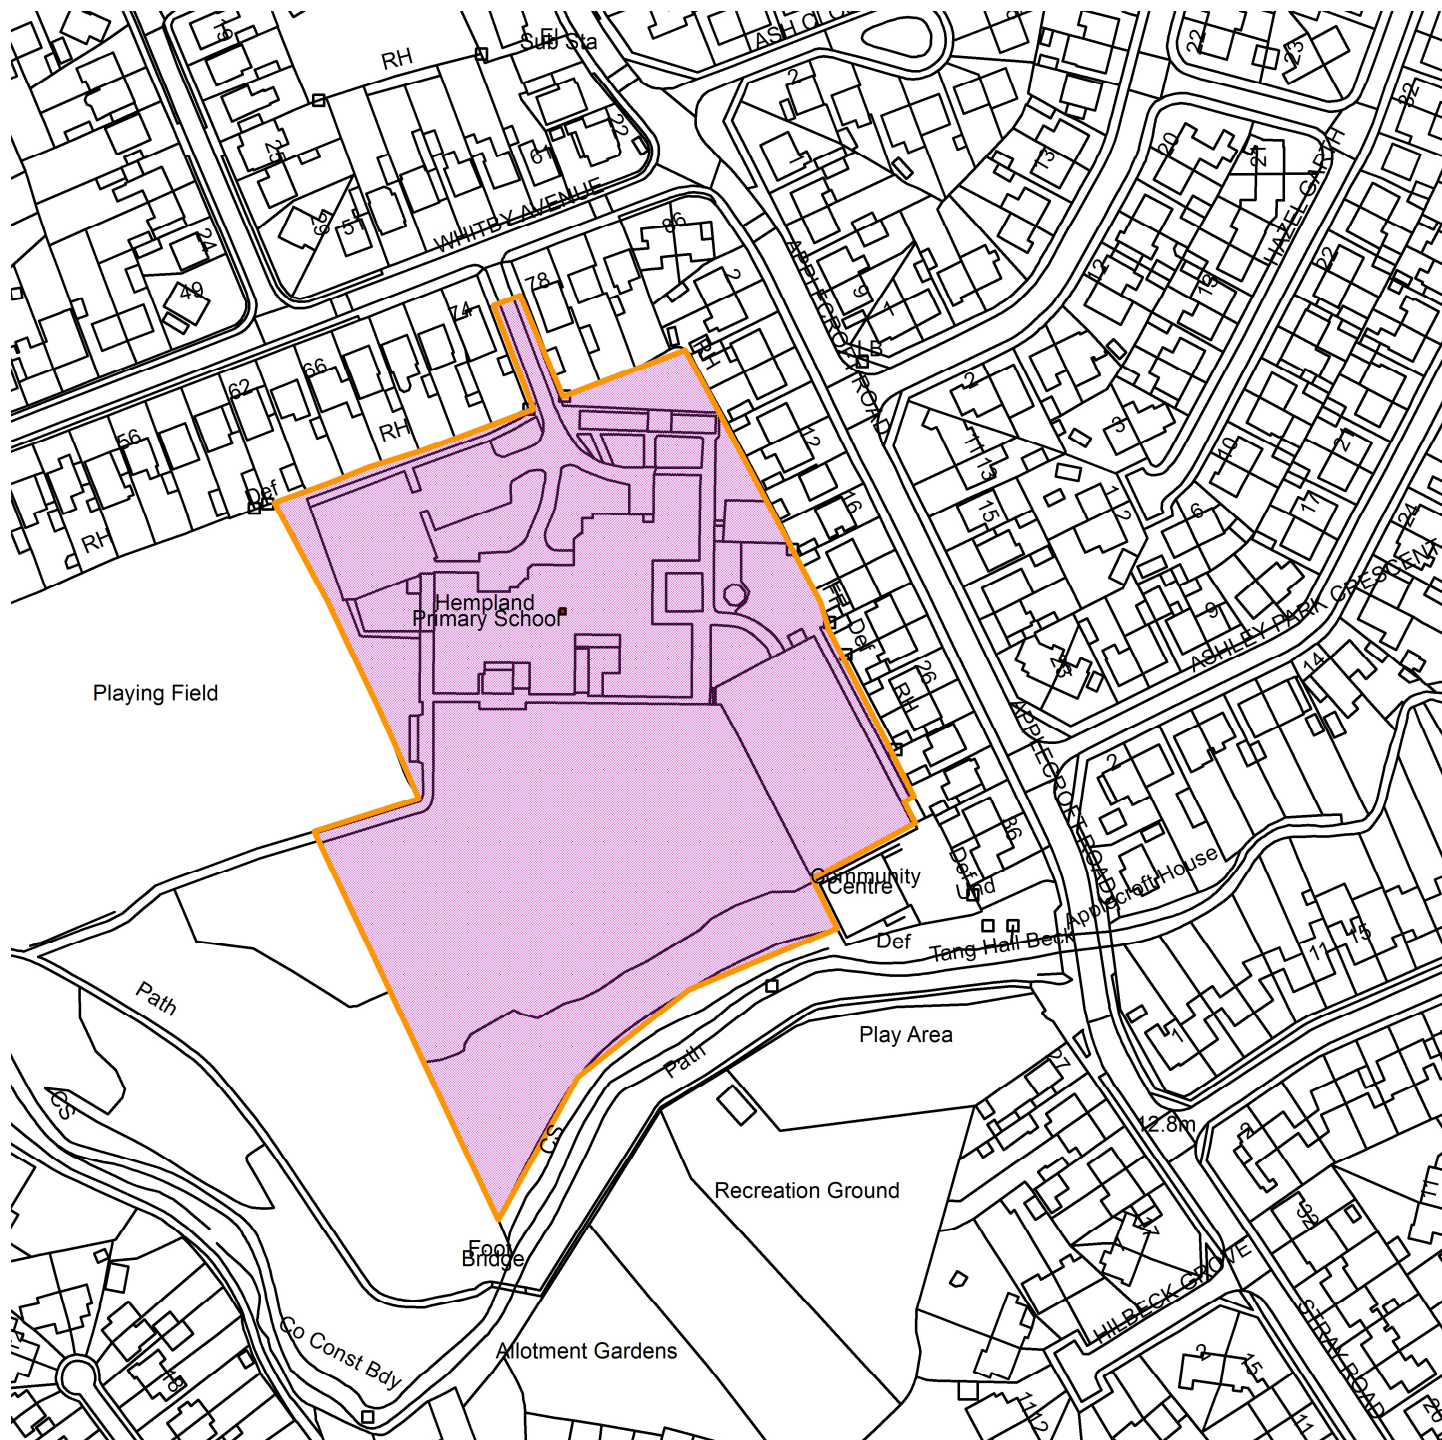

Hempland Cp School, Whitby Avenue

23/01514/FULM

GIS by ESRI (UK)

Scale : 1:2028

Reproduced from the Ordnance Survey map with the permission of the Controller of Her Majesty's Stationery Office © Crown Copyright 2000.

Unauthorised reproduction infringes Crown Copyright and may lead to prosecution or civil proceedings.

Produced using ESRI (UK)'s MapExplorer 2.0 - <http://www.esriuk.com>

Organisation	City of York Council
Department	Directorate of Place
Comments	
Date	27 October 2023
SLA Number	Not Set